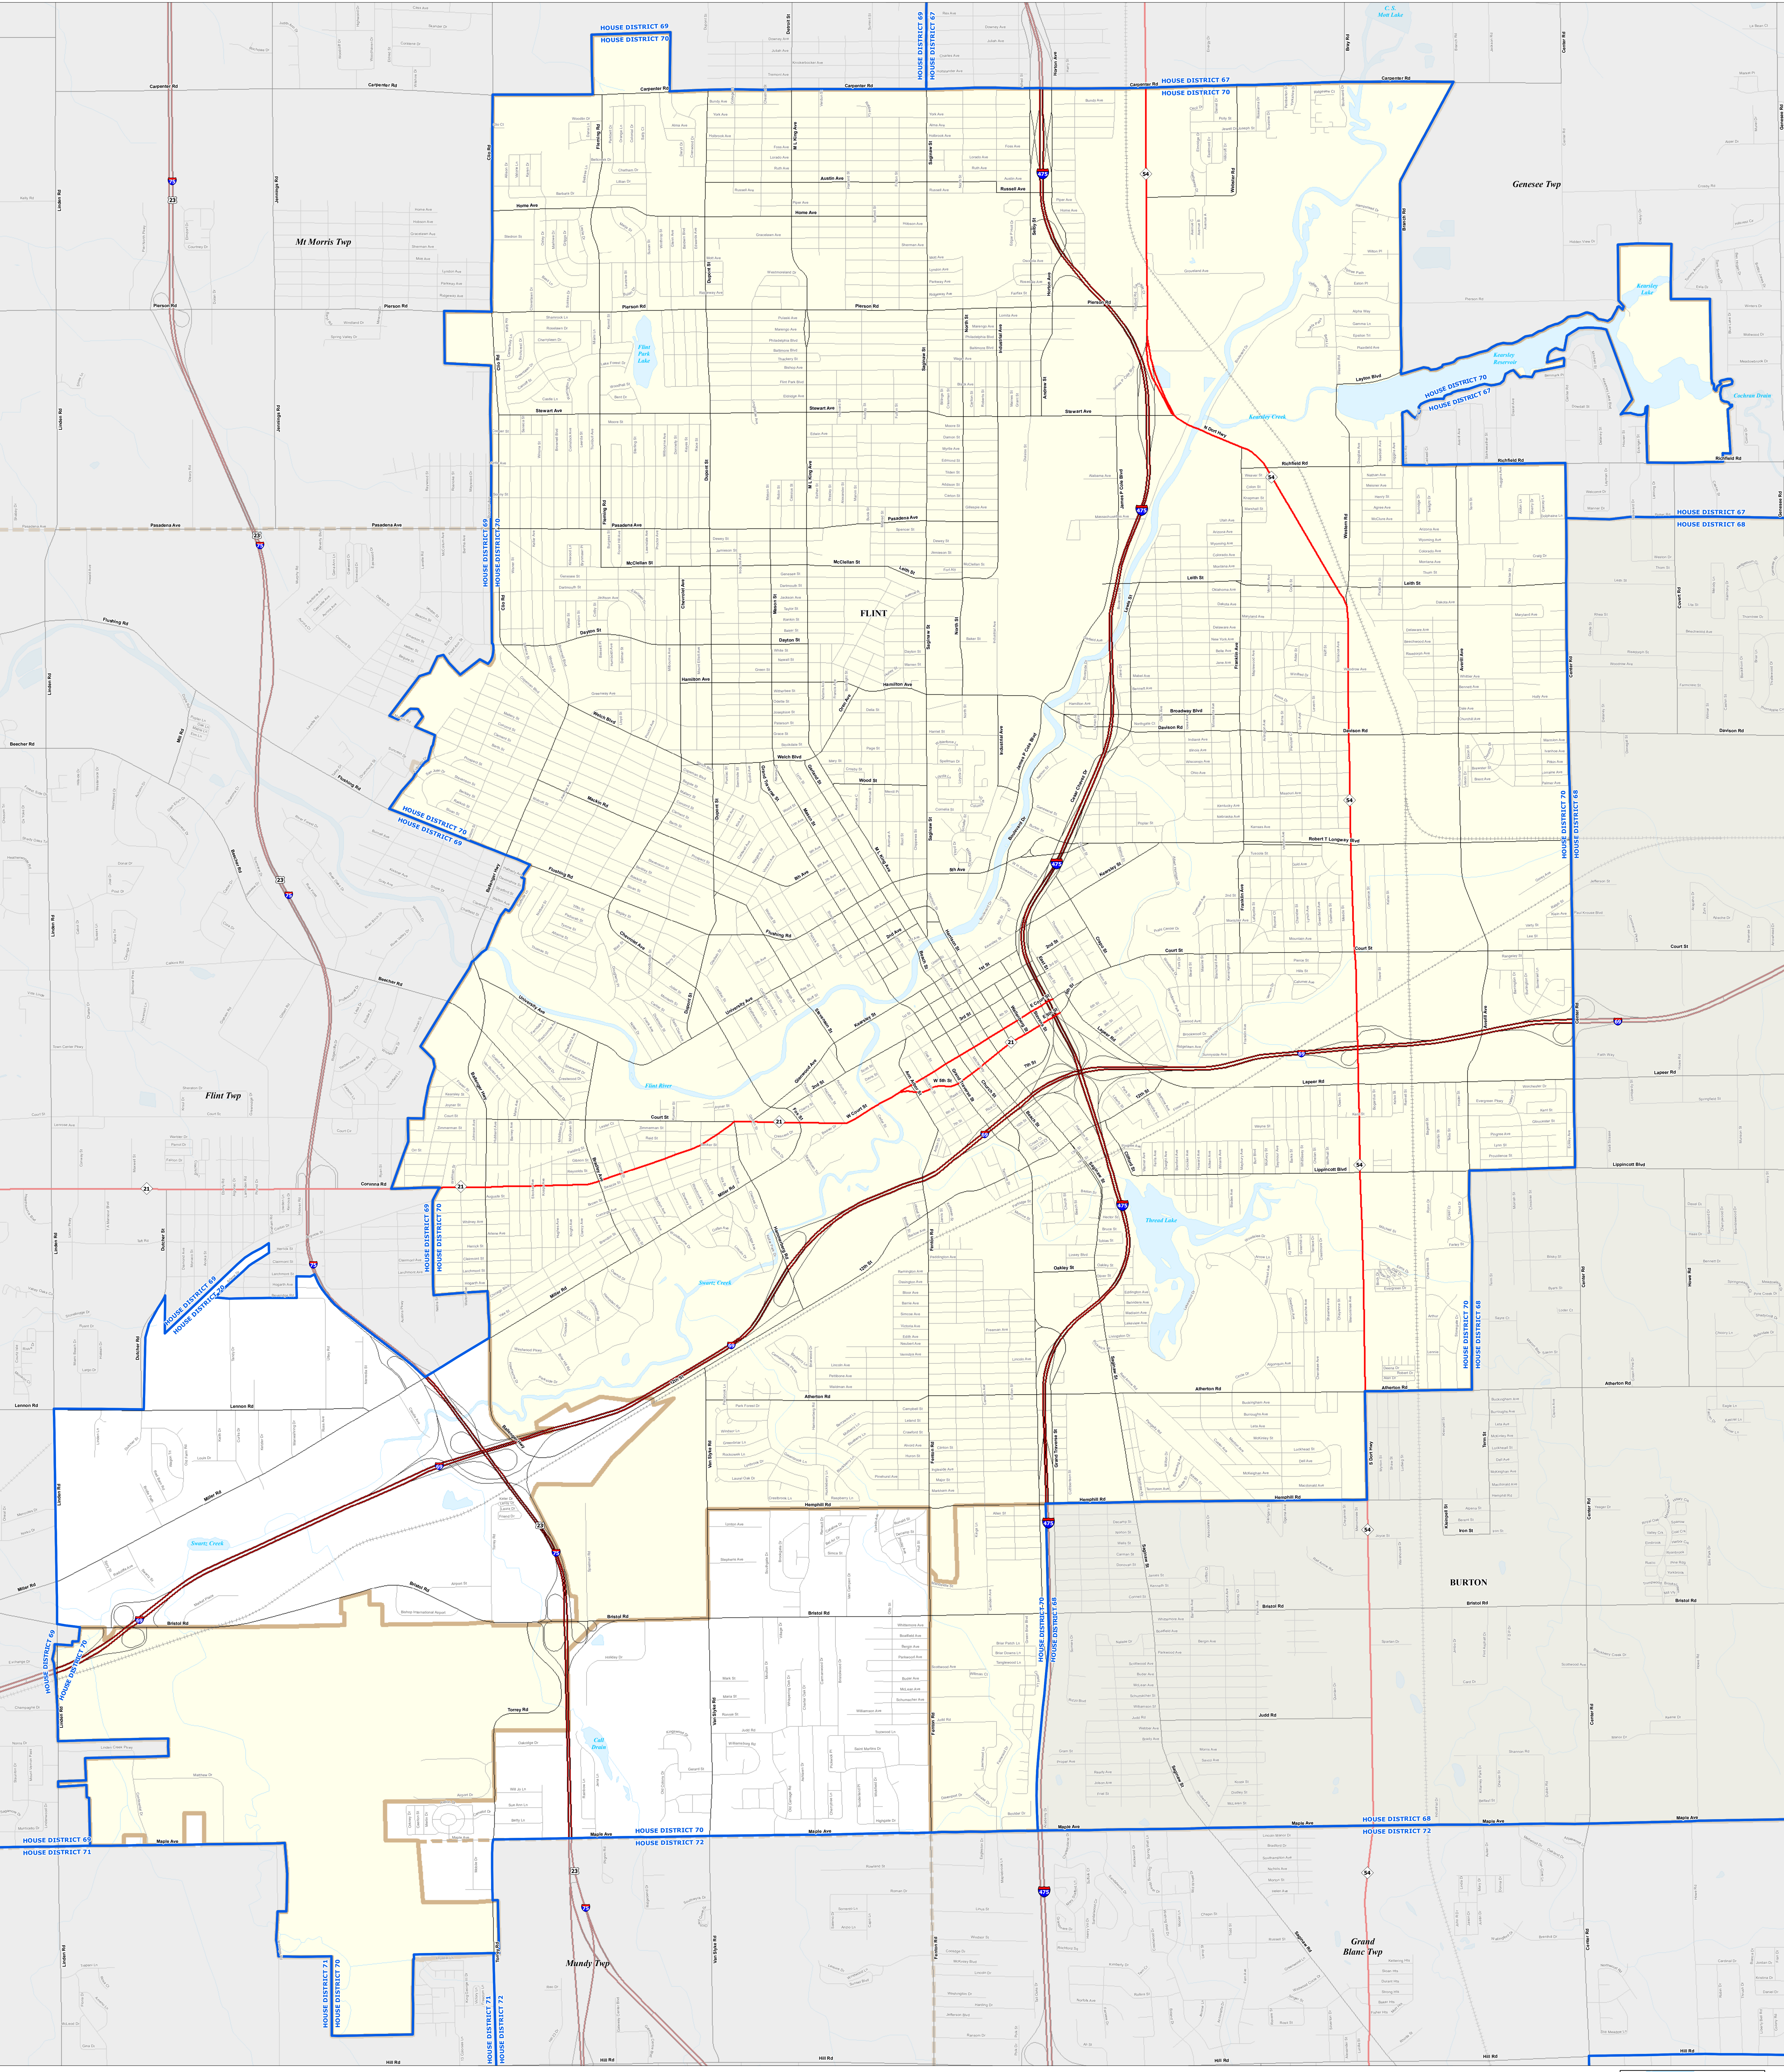

MICHIGAN STATE HOUSE DISTRICT 70

2021 Apportionment Plan

Legend

House District	Township	Freeway	Railroad
City	County	Highway	Water Feature
Village	State	Primary Road	River, Stream, or Drain
Unincorporated Place	Local Road